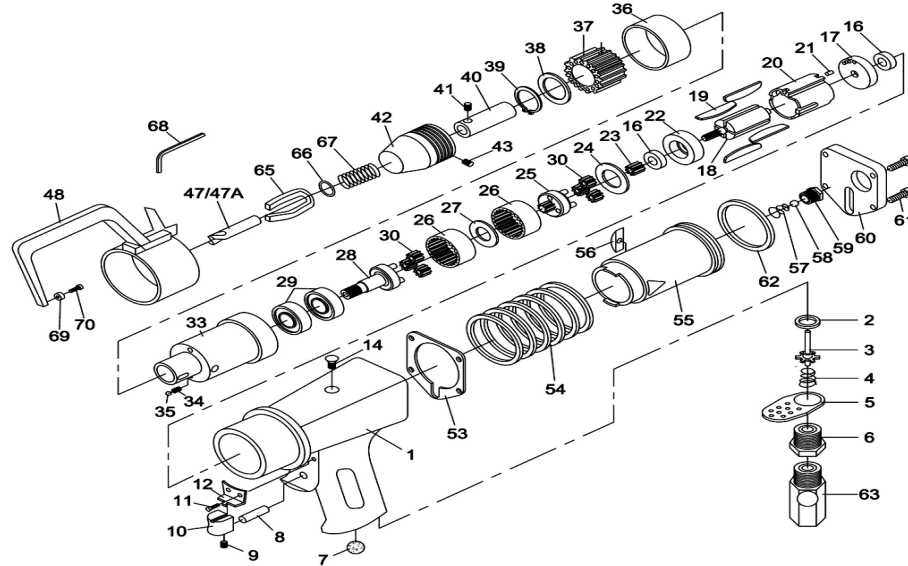

“Spot Annihilator” Spot Weld Drill - Blue Ring

Revision B Blue Ring Parts Breakdown

Ref. No.	Part No.	Description	Q'ty /Tool	Ref. No.	Part No.	Description	Q'ty /Tool
1	SPD5120A001	Housing	1	37	SPD5120037	Nut	1
2	SPA1380002A	Throttle Valve Seat	1	38	SPD5120038	Valve Washer	1
3	SPA1380003A	Throttle Valve	1	39	SPD5120039	Retaining Ring	1
4	SPA1391004	Throttle Valve Spring	1	40	SPD5120B016	Bit Holder	1
5	SPA1391005	Exhaust Silencer	1	41	SPD5120041	Set Screw	1
6	SPA1380006	Air Inlet	1	42	SPD5120042	Adjustive Attachment	1
7	SPA1380007	Muffler Element	1	43	SPD5120043	Set Screw	1
8	SPA1391016	Valve Stem	1	47	SPD5110040	Drill Bit, 8.0MM	1
9	SPA1391017	Set Screw	1		SPD5110040A	Drill Bit, 6.5MM	1
10	SPA1391018	Control Trigger	1	48	SPD5120A002	Arm Assy	1set
11	SPA1391019	Screw	2	53	SPD5120A003	Gasket	1
12	SPA1391020	End Cap	1	54	SPD5120054	Spring	1
14	SPD5120014	Screw	1	55	SPD5120B017	Piston	1
16	SPD5120B001	Ball Bearing	2	56	SPD5120056	Setting Block	1
17	SPD5120B002	Rear End Plate	1	57	SPD5120057	Spring	1
18	SPD5120B003	Rotor	1	58	SPD5120058	Ball 1/4"	1
19	SPD5120B004	Rotor Blade	4	59	SPD5120059	Plug	1
20	SPD5120B005	Cylinder	1	60	SPD5120A004	Housing Cover	1
21	SPD5120B006	Pin	1	61	SPD5120061	Screw	4
22	SPD5120B007	Front End Plate	1	62	SPD5120A005	O-Ring 40.64x3.53	1
23	SPD5120B008	Pinion Gear	1	63	SPD5120066	Regulator Assy	1set
24	SPD5120B009	Washer	1	65	SPD5120046	Supporter	1
25	SPD5120B010	Reduction Spindle	1	66	SPD5120045	Retainer	1
26	SPD5120B011	Internal Gear	2	67	SPD5120044	Spring	1
27	SPD5120B012	Washer	1	68	SPD5120067	Hex. Wrench 2.5mm	1
28	SPD5120B013	Work Spindle	1	69	SPD5120068	Counter Ring	1
29	SPD5120B014	Ball Bearing	2	70	SPD5120069	Screw	1
30	SPD5120B015	Gear	6				1
33	SPD5120B033	Gear Housing	1	RK	SPD5120B0RK	Repair Kit Ref. No.	
34	SPD5120034	Spring	2			16(x2), 19(x4), 24, 27, 29(x2), 39	
35	SPD5120035	Ball φ 4mm	2	SK	SPD5120B0SK	Service Kit Ref. No.	1
36	SPD5120036	Ring	1			2, 4, 34, 54, 57, 62, 67	